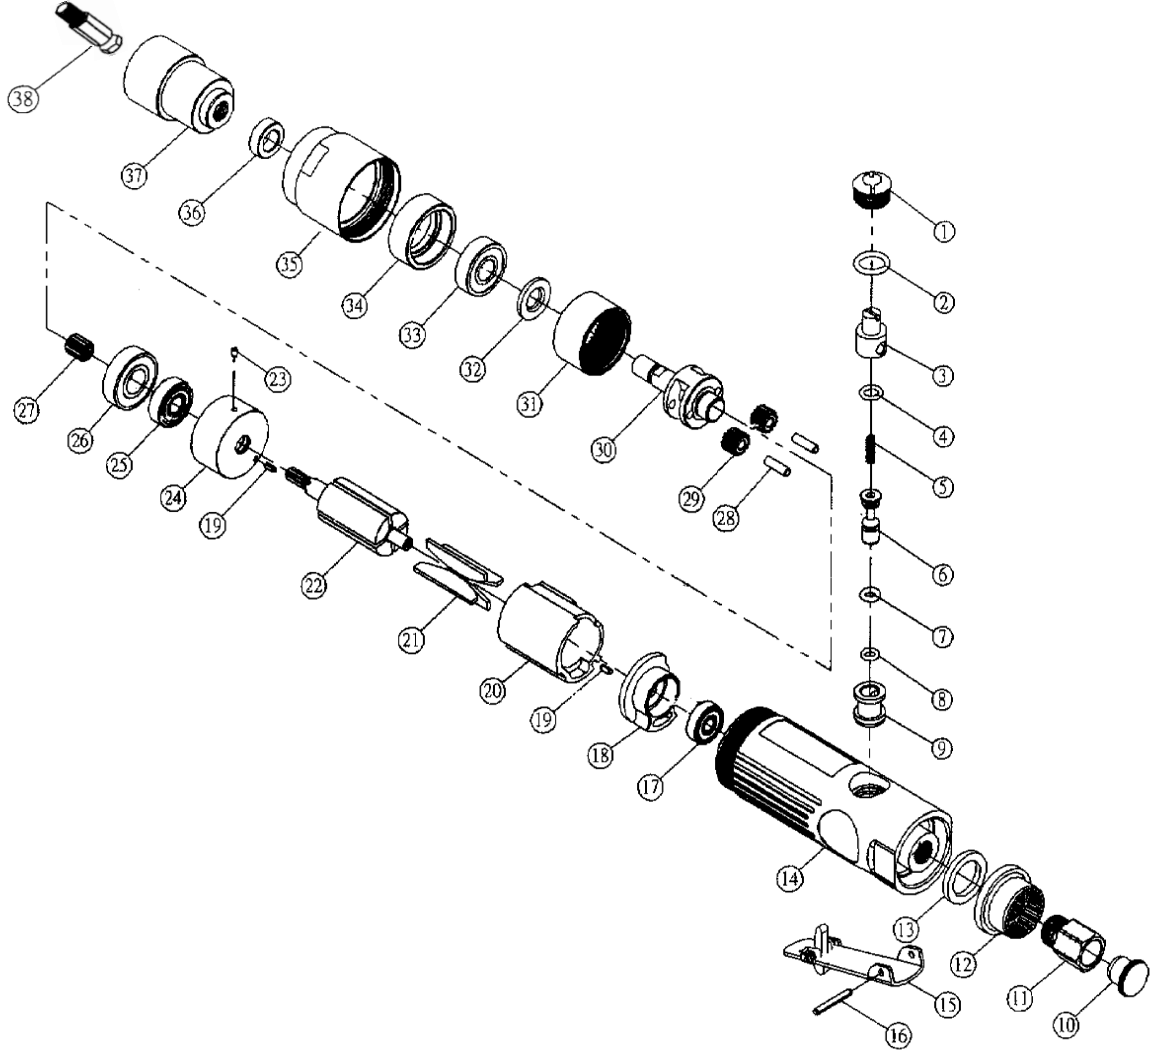

# OS-315B **GAV** HAVALI LASTİK TAŞLAMA

ITEM NO.	Parts No.	Description	Q'ty
1	302040A	Throttle Valve Plug	1
2	ORP-0120	O-Ring	1
3	302037A	Air Regulator	1
4	ORP-0070	O-Ring	1
5	301005	Valve Spring	1
6	302035A	Valve Stem	1
7	302034	O-Ring (Ø3.6*2.4)	1
8	ORP-0050	O-Ring	1
9	302041A	Valve Bushing	1
10	X0024	Black Dummy Plug	1
11	315009	Inlet Bushing	1
12	330029	Exhaust Deffector	1
13	B141004	Fabric Silencer	1
14	315015	Motor Housing	1
15	307023	Throttle Lever	1
16	SP-30230	Spring Pin(Ø3x23)	1
17	BB-06262Z	Ball Bearing	1
18	307020	Bear End Plate	1
19	SP-25060	Spring Pin(Ø2.5x6)	2

ITEM NO.	Parts No.	Description	Q'ty
20	302026	Cylinder	1
21	302025	Rotor Blade	4
22	305T012	Rotor	1
23	SP-25040	Spring Pin(Ø2.5x4)	1
24	315B4T01	Front End Plate	1
25	BB-06082Z	Ball Bearing	1
26	BB-60012Z	Bearing	1
27	312013	Pinion Gear	1
28	NR-40138	Needle Spindle	2
29	312011A	Idle Gear	2
30	315B4T02	Driving Gear	1
31	302021	Internal Gear	1
32	740033	Washer	1
33	BB-60002Z	Bearing	1
34	315B4T03	Bearing Cover	1
35	315B4T04	Gear Housing	1
36	PW-101806	Washer	1
37	315A33	Quick Chuck	1
38	315A34	Adapter	1